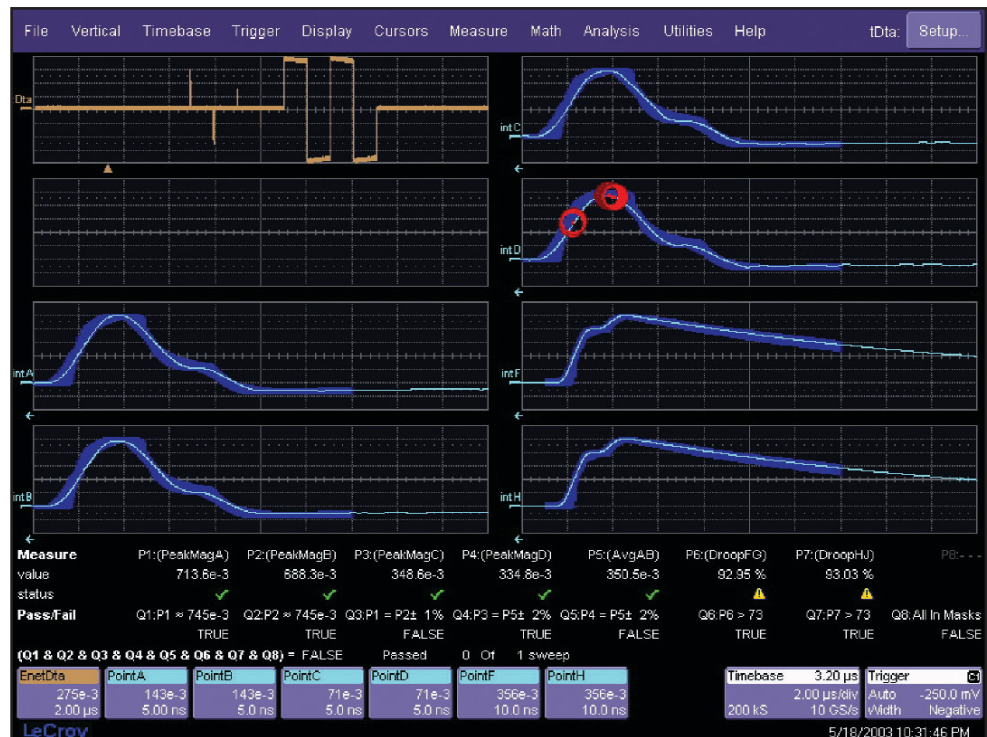

Ethernet Test Package

Leading Features

- Compliant with IEEE 802.3-2000 and ANSI X3.263 standards
- Eliminates the need for external math programs
- Speeds up testing by performing multiple tests on one acquisition
- Easy-to-use tests and calculations are performed inside the DSO
- Complete tests for 1000Base-T and 100Base-TX, 10Base-T
- Mask testing

All mode 1 Gigabit Ethernet masks can be performed on one acquisition and displayed along with the voltage levels and droop.

1000Base-T Specifications

- Mode 1: pulse masks, droop
- Mode 2: master jitter
- Mode 3: slave jitter
- Mode 4: distortion

100Base-TX Specifications

- Duty cycle distortion
- Jitter
- Differential output voltage
- Rise and fall time

10Base-T Specifications

- Mask testing

ENET is a software option available for LeCroy Corporation's WavePro 7000 Series and WaveMaster oscilloscopes. The package performs complete electrical testing for 1000Base-T and 100Base-TX Ethernet standards. Jitter and pulse mask tests are performed with automatic waveform alignment,

and all test results feature pass/fail indicators corresponding to the standard being tested.

10Base-T pulse mask testing is also supported, using the supplied compliance mask.

SERVICE

LeCroy is committed to electrical engineering success, whether you own one LeCroy instrument or hundreds. Call your local service representative to discuss your specific requirements.